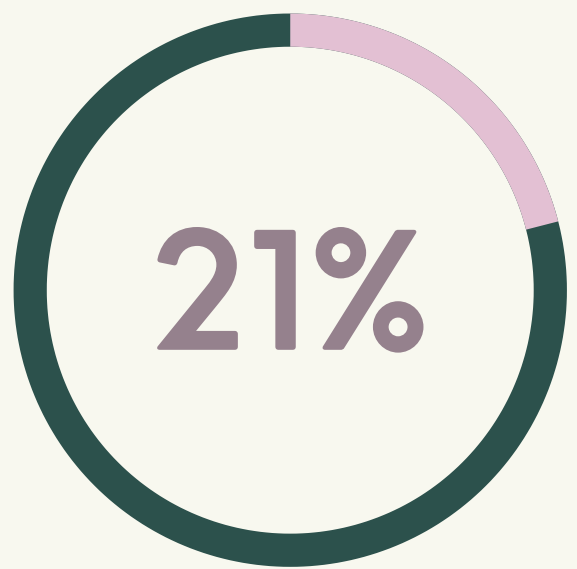

WOMEN IN MILWAUKEE LAW FIRMS

About 31% of lawyers at Milwaukee firms are women

21% of equity partners at those firms are women

Of Milwaukee firms have **no women** in the **top-fifth of earners**

Women attorneys