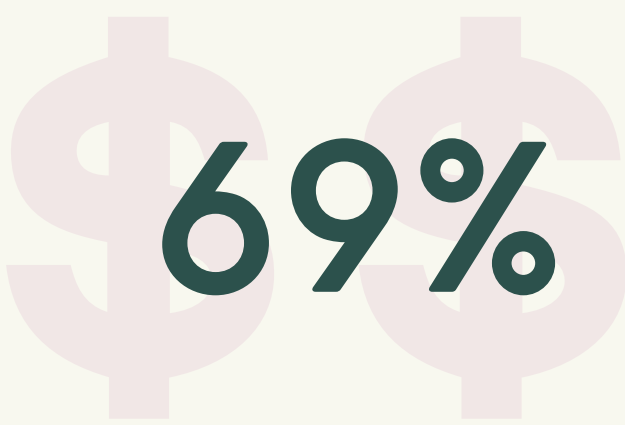

WOMEN IN MILWAUKEE LAW FIRMS

About 31% of lawyers at Milwaukee firms are women

21% of equity partners at those firms are women

Of Milwaukee firms have **no women** in the **top-fifth of earners**

Women attorneys

DECREASE

as rank increases at Milwaukee firms